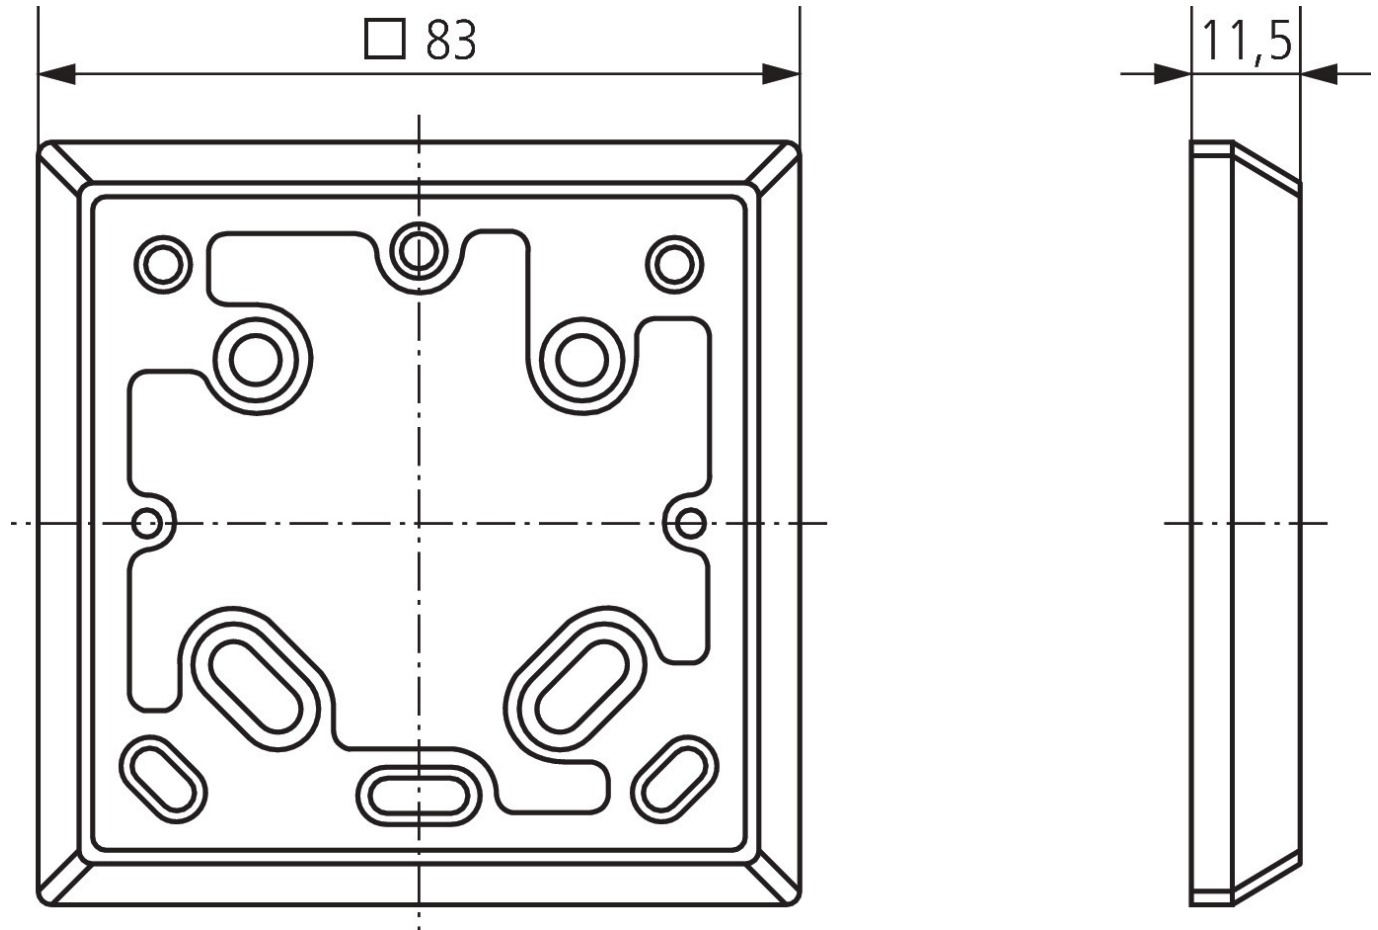

Adapter plate RAMSES 70x

Item no.: 9070480

theben

Accessories
Climate

Description

- Adapter plate for flush-mounted socket 79 x 79 mm

Subject to technical changes and misprints
additional information at: www.theben.de/product/9070480

The load data are determined with exemplary selected illuminants and are therefore typical data due to the large number of available products.

06/08/2022
Page 1 of 2

Adapter plate RAMSES 70x

Item no.: 9070480

theben

Scale drawings

Subject to technical changes and misprints

additional information at: www.theben.de/product/9070480

The load data are determined with exemplary selected illuminants and are therefore typical data due to the large number of available products.